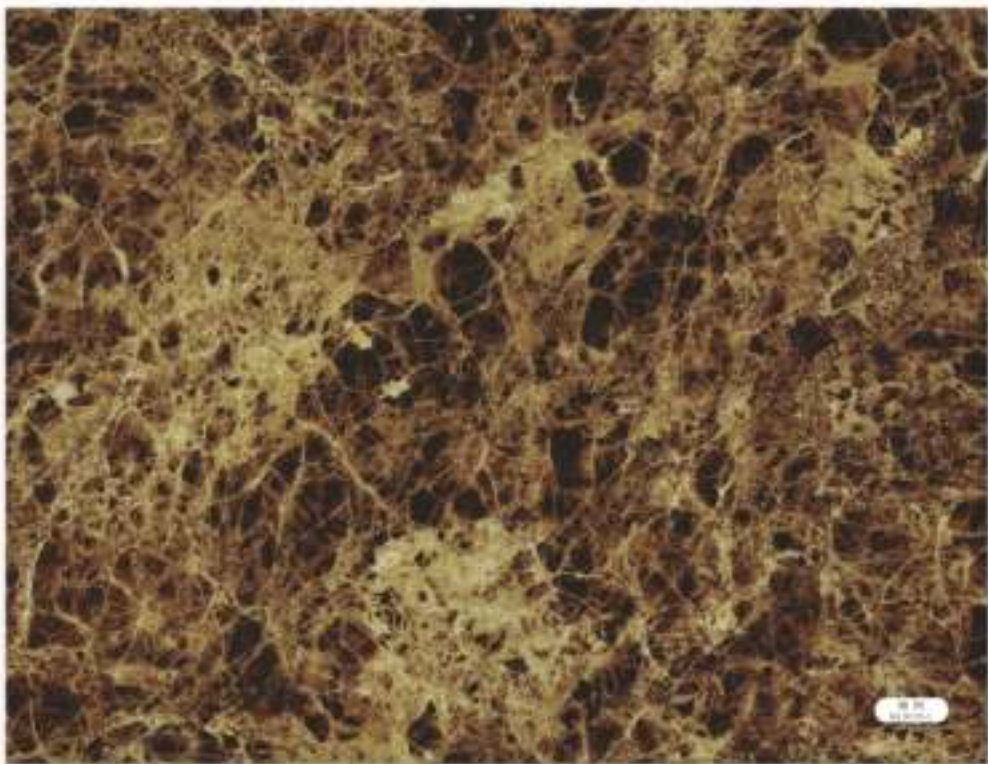

WPC
M344

11/16/20
10/1/20

TUMBLR
5/20/11

STAIN

HUB
11/10/00

www.woodstock.com

100%
100%

100%
COTTON